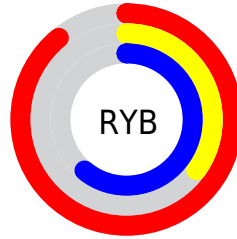

- Red (89%)
- Yellow (35%)
- Blue (61%)