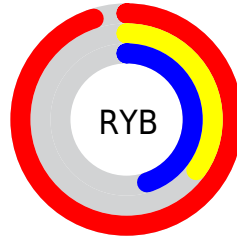

Details

The YUV color **138.2980, -11.4859, 90.9467** is a light color, and the websafe version is hex **FF6666**. The color can be described as light muted rose. A complement of this color would be **193.7020, 11.4859, -90.9467**, and the grayscale version is **138.0000, 0.0000, 0.0000**.

A 20% lighter version of the original color is **181.5720, -7.1840, 64.3964**, and **76.7200, -4.7920, 90.5766** is the 20% darker color. If you saturate the color by 10%, you get **121.9300, -13.2765, 105.3014**, and if you desaturate by 10%, it is **154.6660, -9.6953, 76.5919**.

Distribution

Red (95%)

Green (35%)

Blue (45%)

Red (95%)

Yellow (35%)

Blue (45%)

Cyan (0%)