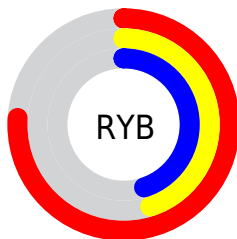

- Red (76%)
- Yellow (45%)
- Blue (45%)