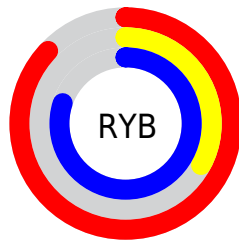

- Red (87%)
- Yellow (33%)
- Blue (80%)