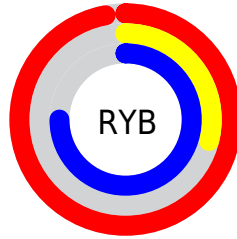

- Red (97%)
- Yellow (29%)
- Blue (75%)