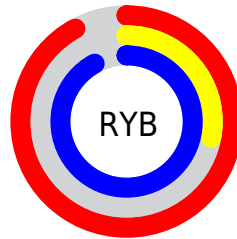

Details

The YUV color **138.7320, 47.4601, 84.4270** is a light color, and the websafe version is hex **FF66FF**. The color can be described as light muted magenta. A complement of this color would be **167.2680, -47.4601, -84.4270**, and the grayscale version is **138.0000, 0.0000, 0.0000**.

A 20% lighter version of the original color is **183.3860, 35.3057, 62.8055**, and **72.6170, 51.9538, 89.7899** is the 20% darker color. If you saturate the color by 10%, you get **125.2310, 54.1161, 96.2674**, and if you desaturate by 10%, it is **152.2330, 40.8041, 72.5867**.

Distribution

Red (92%)

Green (28%)

Blue (92%)

Red (92%)

Yellow (28%)

Blue (92%)

Cyan (0%)