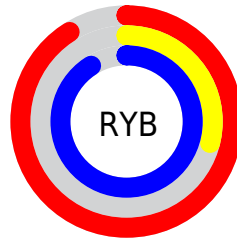

Details

The YUV color **138.8520, 45.4290, 82.5678** is a light color, and the websafe version is hex **FF66FF**. The color can be described as light muted magenta. A complement of this color would be **167.1480, -45.4290, -82.5678**, and the grayscale version is **138.0000, 0.0000, 0.0000**.

A 20% lighter version of the original color is **183.9730, 35.0163, 62.2907**, and **71.6770, 50.9382, 88.8603** is the 20% darker color. If you saturate the color by 10%, you get **125.3510, 52.0850, 94.4082**, and if you desaturate by 10%, it is **152.3530, 38.7730, 70.7274**.

Distribution

Red (91%)

Green (29%)

Blue (91%)

Red (91%)

Yellow (29%)

Blue (91%)

Cyan (0%)