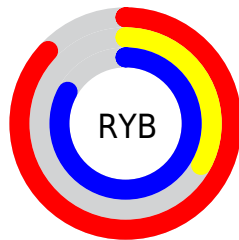

Red (87%)

Yellow (33%)

Blue (83%)