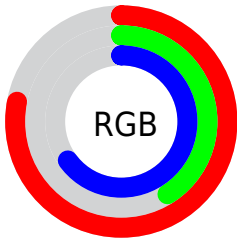

Distribution

- Red (78%)
- Green (41%)
- Blue (65%)