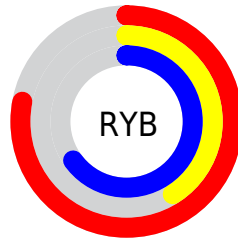

- Red (78%)
- Yellow (41%)
- Blue (65%)