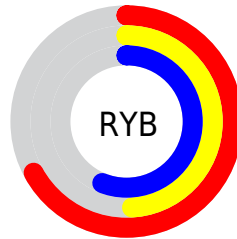

- Red (67%)
- Yellow (49%)
- Blue (56%)