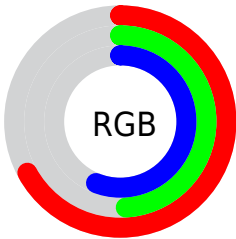

Distribution

- Red (67%)
- Green (49%)
- Blue (56%)