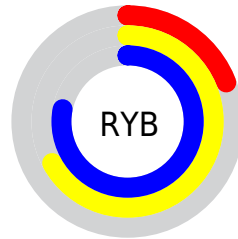

- Red (19%)
- Yellow (67%)
- Blue (78%)