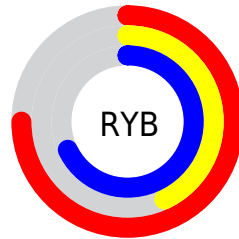

Details

The YUV color **141.1130, 15.7203, 44.6279** is a light color, and the websafe version is hex **CC6699**. A complement of this color would be **159.8870, -15.7203, -44.6279**, and the grayscale version is **141.0000, 0.0000, 0.0000**.

A 20% lighter version of the original color is **195.9500, 16.2937, 47.4019**, and **88.8030, 15.8731, 42.2688** is the 20% darker color. If you saturate the color by 10%, you get **129.5040, 19.4715, 54.8090**, and if you desaturate by 10%, it is **152.7220, 11.9691, 34.4468**.

Distribution

Red (75%)

Green (43%)

Blue (68%)

Red (75%)

Yellow (43%)

Blue (68%)

Cyan (0%)