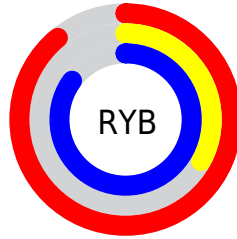

- Red (89%)
- Yellow (33%)
- Blue (85%)