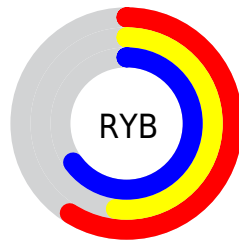

# Details

The YUV color **141.7310, 11.4716, 7.2519** is a light color, and the websafe version is hex **9999CC**. A complement of this color would be **156.2690, -11.4716, -7.2519**, and the grayscale version is **142.0000, 0.0000, 0.0000**.

A 20% lighter version of the original color is **195.2580, 12.1978, 7.6667**, and **91.2040, 10.7454, 6.8371** is the 20% darker color. If you saturate the color by 10%, you get **129.3600, 17.5705, 11.0853**, and if you desaturate by 10%, it is **153.5150, 5.6621, 3.9333**.

# Distribution

Red (59%)

Green (52%)

Blue (65%)

Red (59%)

Yellow (52%)

Blue (65%)

Cyan (9%)