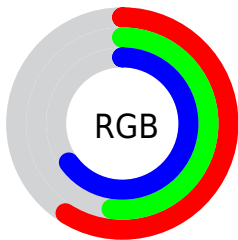

Distribution

Red (59%)

Green (52%)

Blue (65%)