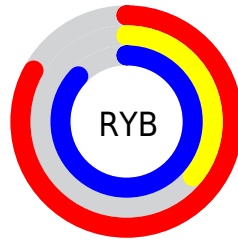

- Red (83%)
- Yellow (36%)
- Blue (87%)