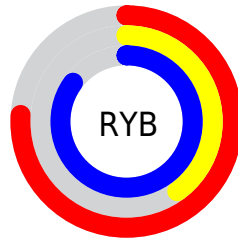

- Red (76%)
- Yellow (40%)
- Blue (85%)