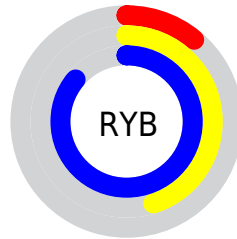

- Red (11%)
- Yellow (45%)
- Blue (86%)