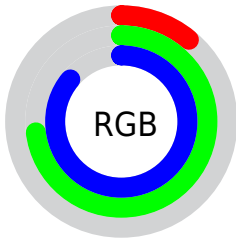

Distribution

- Red (11%)
- Green (73%)
- Blue (86%)