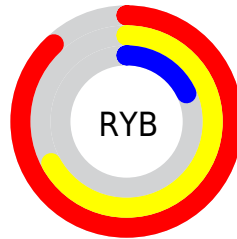

Details

The YUV color **142.0730, -47.3640, 71.8500** is a dark color, and the websafe version is hex **CC6600**. The color can be described as dark washed orange. A complement of this color would be **127.9270, 47.3640, -71.8500**, and the grayscale version is **142.0000, 0.0000, 0.0000**.

A 20% lighter version of the original color is **188.2670, -44.9946, 58.5248**, and **88.3540, -43.5585, 64.5875** is the 20% darker color. If you saturate the color by 10%, you get **131.9340, -53.2115, 80.7419**, and if you desaturate by 10%, it is **152.2120, -41.5165, 62.9581**.

Distribution

Red (88%)

Green (47%)

Blue (18%)

Red (88%)

Yellow (67%)

Blue (18%)

Cyan (0%)