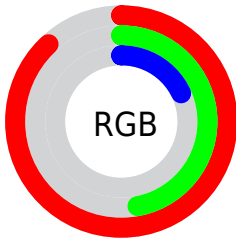

Distribution

Red (88%)

Green (47%)

Blue (18%)