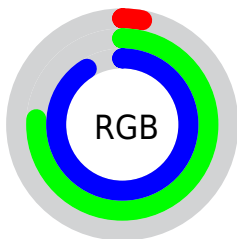

Distribution

- Red (3%)
- Green (76%)
- Blue (91%)