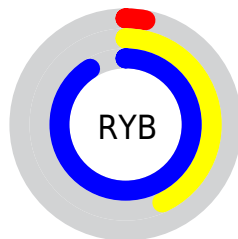

- Red (3%)
- Yellow (43%)
- Blue (91%)