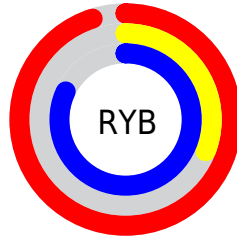

- Red (95%)
- Yellow (31%)
- Blue (82%)