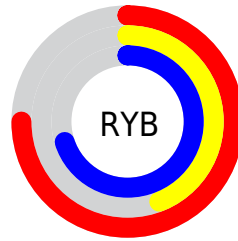

Details

The YUV color **142.6720, 17.9097, 42.3837** is a light color, and the websafe version is hex **CC6699**. A complement of this color would be **159.3280, -17.9097, -42.3837**, and the grayscale version is **142.0000, 0.0000, 0.0000**.

A 20% lighter version of the original color is **197.5090, 18.4831, 45.1576**, and **90.2480, 17.6257, 40.1245** is the 20% darker color. If you saturate the color by 10%, you get **131.1770, 22.0977, 52.4648**, and if you desaturate by 10%, it is **154.1670, 13.7217, 32.3025**.

Distribution

Red (75%)

Green (44%)

Blue (70%)

Red (75%)

Yellow (44%)

Blue (70%)

Cyan (0%)