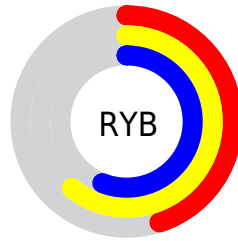

- Red (45%)
- Yellow (61%)
- Blue (56%)