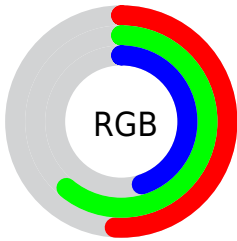

Distribution

- Red (51%)
- Green (61%)
- Blue (45%)