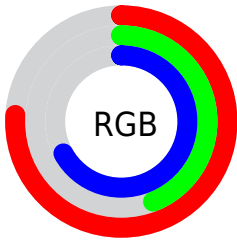

Distribution

Red (76%)

Green (44%)

Blue (67%)