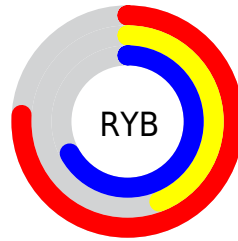

Details

The YUV color **142.9560, 13.8257, 45.6426** is a light color, and the websafe version is hex **CC6699**. A complement of this color would be **163.0440, -13.8257, -45.6426**, and the grayscale version is **143.0000, 0.0000, 0.0000**.

A 20% lighter version of the original color is **198.2660, 13.6729, 48.0017**, and **90.3470, 14.1259, 42.6687** is the 20% darker color. If you saturate the color by 10%, you get **130.5320, 16.9927, 56.5384**, and if you desaturate by 10%, it is **155.3800, 10.6587, 34.7467**.

Distribution

Red (76%)

Green (44%)

Blue (67%)

Red (76%)

Yellow (44%)

Blue (67%)

Cyan (0%)