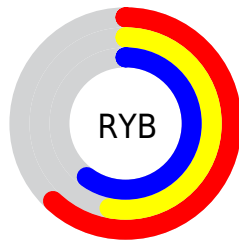

- Red (62%)
- Yellow (53%)
- Blue (60%)