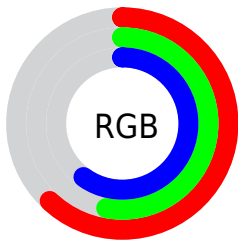

Distribution

- Red (62%)
- Green (53%)
- Blue (60%)