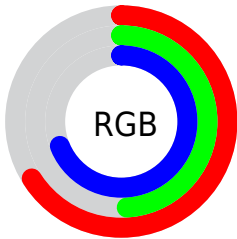

Distribution

- Red (66%)
- Green (49%)
- Blue (69%)