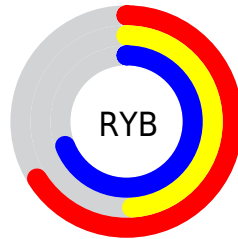

- Red (66%)
- Yellow (49%)
- Blue (69%)