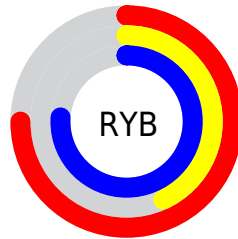

Details

The YUV color **143.7950, 24.7511, 41.3988** is a light color, and the websafe version is hex **CC66CC**. A complement of this color would be **160.2050, -24.7511, -41.3988**, and the grayscale version is **144.0000, 0.0000, 0.0000**.

A 20% lighter version of the original color is **199.3330, 25.4718, 43.5580**, and **90.6700, 24.3197, 39.7544** is the 20% darker color. If you saturate the color by 10%, you get **132.3430, 30.3969, 50.5652**, and if you desaturate by 10%, it is **155.2470, 19.1052, 32.2324**.

Distribution

Red (75%)

Green (43%)

Blue (76%)

Red (75%)

Yellow (43%)

Blue (76%)

Cyan (2%)