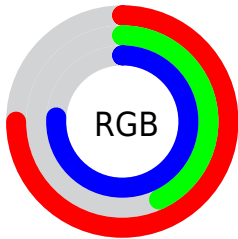

Distribution

Red (75%)

Green (43%)

Blue (76%)