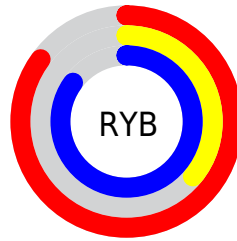

- Red (85%)
- Yellow (36%)
- Blue (85%)