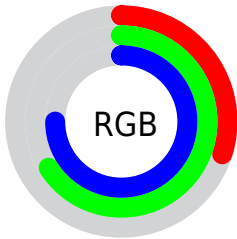

Distribution

- Red (30%)
- Green (66%)
- Blue (75%)