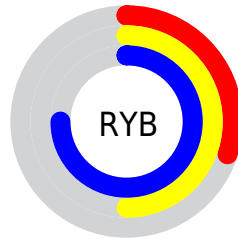

- Red (30%)
- Yellow (50%)
- Blue (75%)