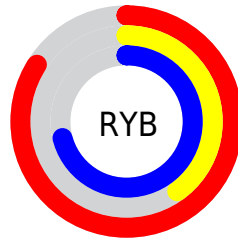

- Red (84%)
- Yellow (40%)
- Blue (71%)