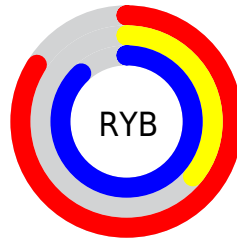

Red (84%)

Yellow (36%)

Blue (88%)