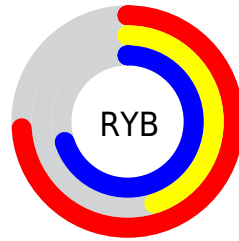

Details

The YUV color **144.1230, 17.1944, 38.4801** is a light color, and the websafe version is hex **996699**. A complement of this color would be **158.8770, -17.1944, -38.4801**, and the grayscale version is **144.0000, 0.0000, 0.0000**.

A 20% lighter version of the original color is **198.6610, 17.9151, 40.6393**, and **91.6990, 16.9104, 36.2210** is the 20% darker color. If you saturate the color by 10%, you get **132.7420, 21.8192, 48.4613**, and if you desaturate by 10%, it is **155.5040, 12.5695, 28.4990**.

Distribution

Red (74%)

Green (45%)

Blue (70%)

Red (74%)

Yellow (45%)

Blue (70%)

Cyan (0%)