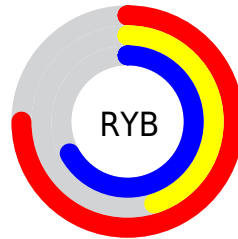

Details

The YUV color **144.3960, 13.1158, 39.9947** is a light color, and the websafe version is hex **996699**. A complement of this color would be **161.6040, -13.1158, -39.9947**, and the grayscale version is **144.0000, 0.0000, 0.0000**.

A 20% lighter version of the original color is **198.8200, 13.3997, 42.2539**, and **92.0860, 13.2686, 37.6356** is the 20% darker color. If you saturate the color by 10%, you get **132.6730, 16.4302, 50.2758**, and if you desaturate by 10%, it is **156.1190, 9.8013, 29.7136**.

Distribution

Red (75%)

Green (45%)

Blue (67%)

Red (75%)

Yellow (45%)

Blue (67%)

Cyan (0%)