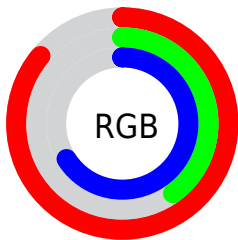

Distribution

- Red (86%)
- Green (40%)
- Blue (66%)