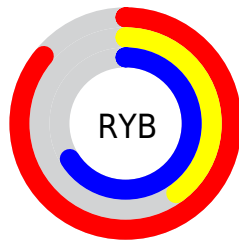

- Red (86%)
- Yellow (40%)
- Blue (66%)