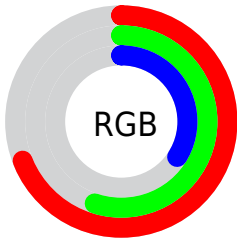

Distribution

- Red (69%)
- Green (55%)
- Blue (34%)