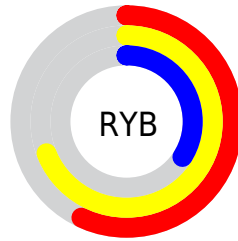

- Red (57%)
- Yellow (69%)
- Blue (34%)