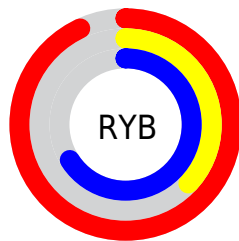

- Red (93%)
- Yellow (37%)
- Blue (66%)