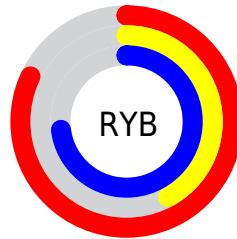

Red (82%)

Yellow (42%)

Blue (73%)