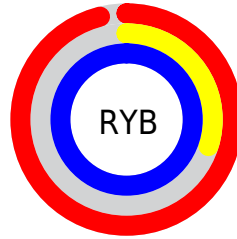

- Red (96%)
- Yellow (30%)
- Blue (100%)