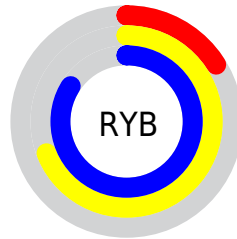

- Red (16%)
- Yellow (69%)
- Blue (84%)