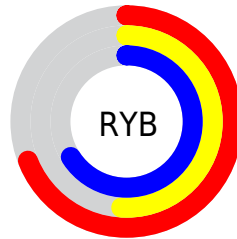

- Red (69%)
- Yellow (51%)
- Blue (66%)