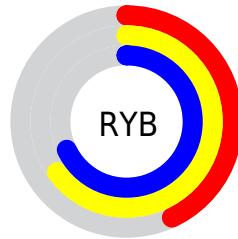

- Red (43%)
- Yellow (65%)
- Blue (68%)