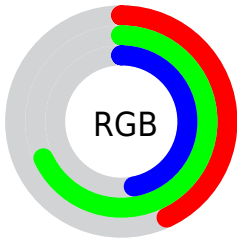

Distribution

- Red (43%)
- Green (68%)
- Blue (47%)