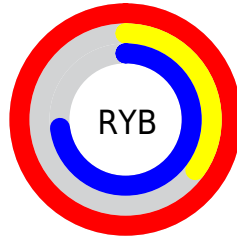

- Red (100%)
- Yellow (35%)
- Blue (73%)