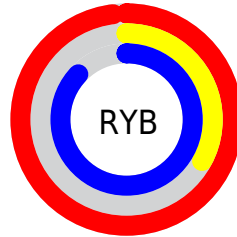

- Red (98%)
- Yellow (33%)
- Blue (87%)