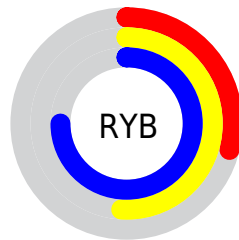

- Red (29%)
- Yellow (51%)
- Blue (75%)