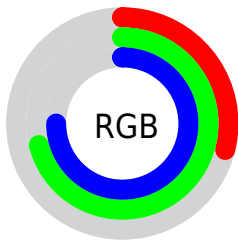

Distribution

- Red (29%)
- Green (71%)
- Blue (75%)