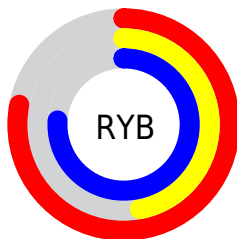

Red (78%)

Yellow (47%)

Blue (76%)