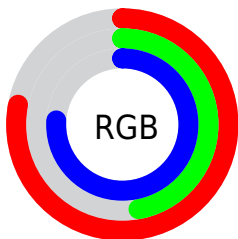

Distribution

Red (78%)

Green (47%)

Blue (76%)