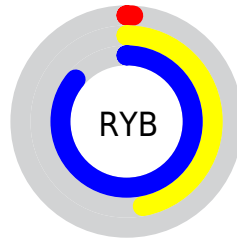

- Red (1%)
- Yellow (47%)
- Blue (86%)