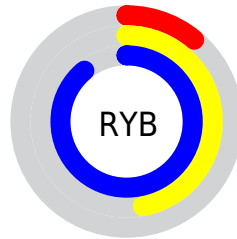

- Red (11%)
- Yellow (47%)
- Blue (89%)