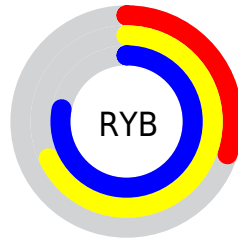

A 20% lighter version of the original color is **208.5890, -23.9544, -63.6606**, and **91.0260, -16.7748, -79.8298** is the 20% darker color. If you saturate the color by 10%, you get **144.0450, -25.6582, -77.2155**, and if you desaturate by 10%, it is **159.4250, -18.4505, -55.6237**.

Distribution

Red (30%)

Green (78%)

Blue (42%)

Red (30%)

Yellow (68%)

Blue (78%)

Cyan (62%)