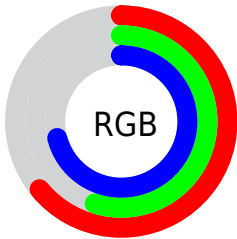

Distribution

- Red (64%)
- Green (55%)
- Blue (71%)