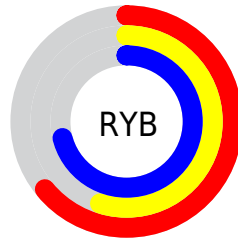

- Red (64%)
- Yellow (55%)
- Blue (71%)