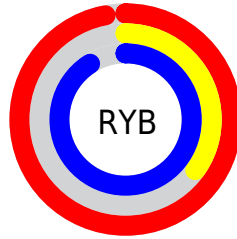

- Red (97%)
- Yellow (35%)
- Blue (91%)