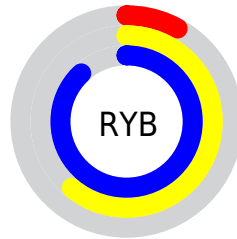

- Red (8%)
- Yellow (61%)
- Blue (88%)